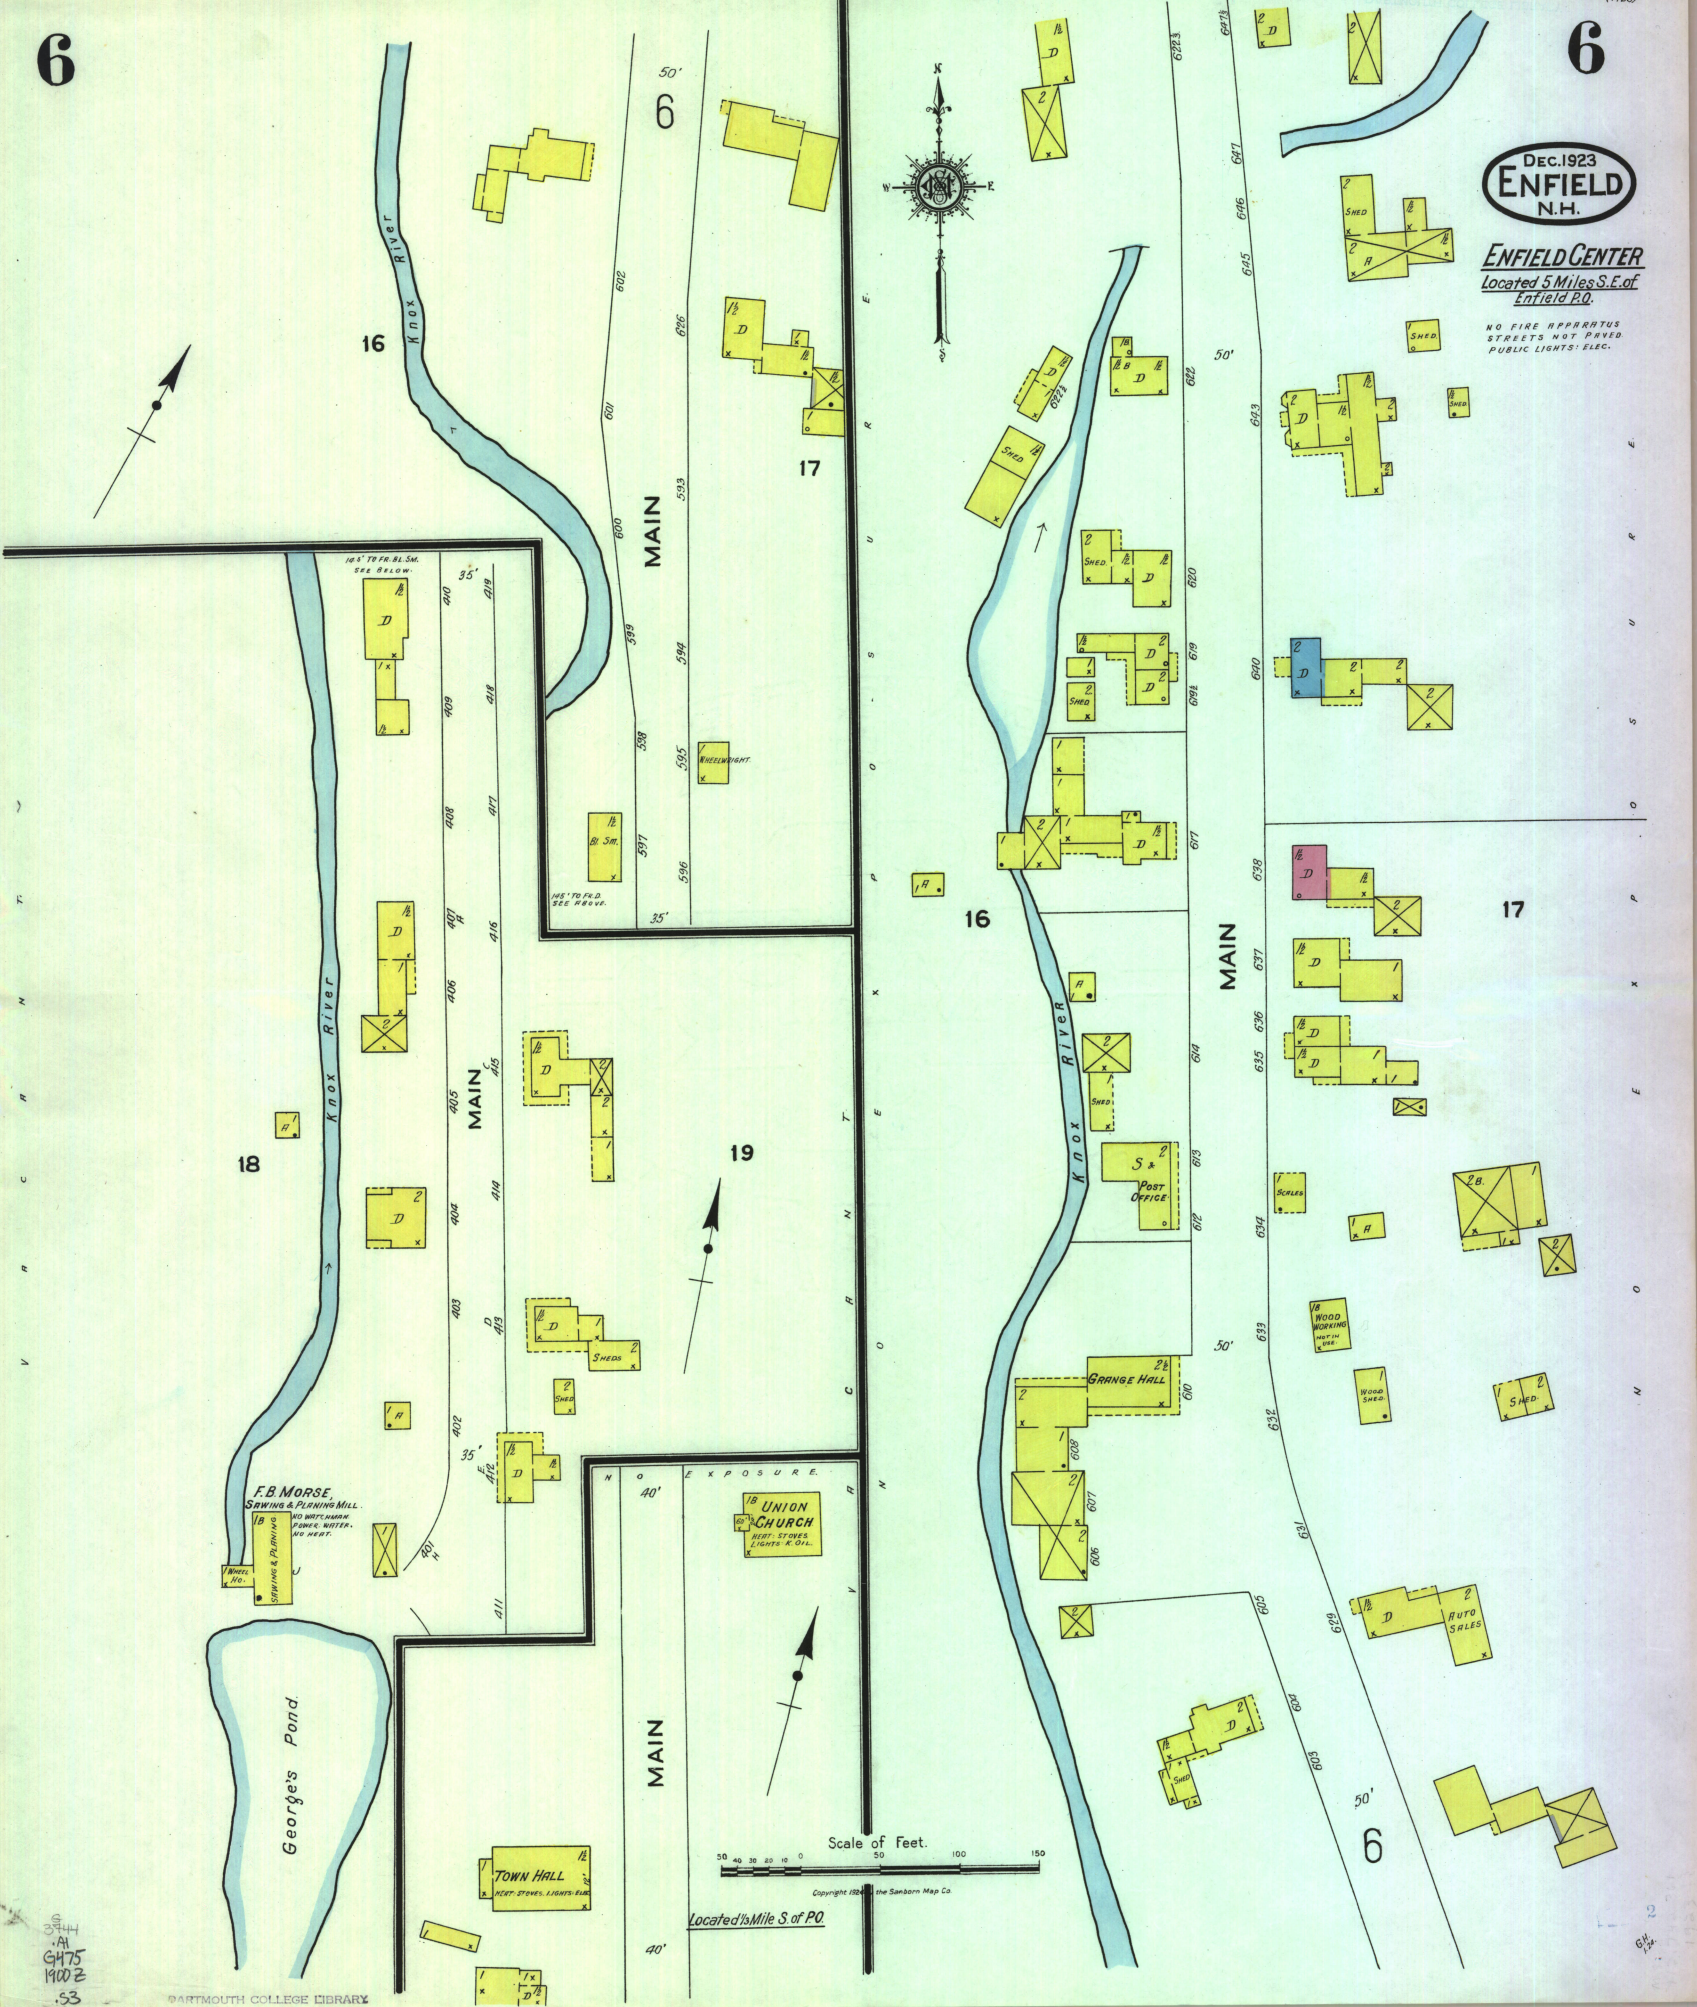

Dec. 1923
ENFIELD
N.H.

ENFIELD CENTER
Located 5 Miles S.E. of
Enfield P.O.

NO FIRE APPARATUS
STREETS NOT PAVED
PUBLIC LIGHTS, ELEC.

Located 1/2 Mile S of P.O.