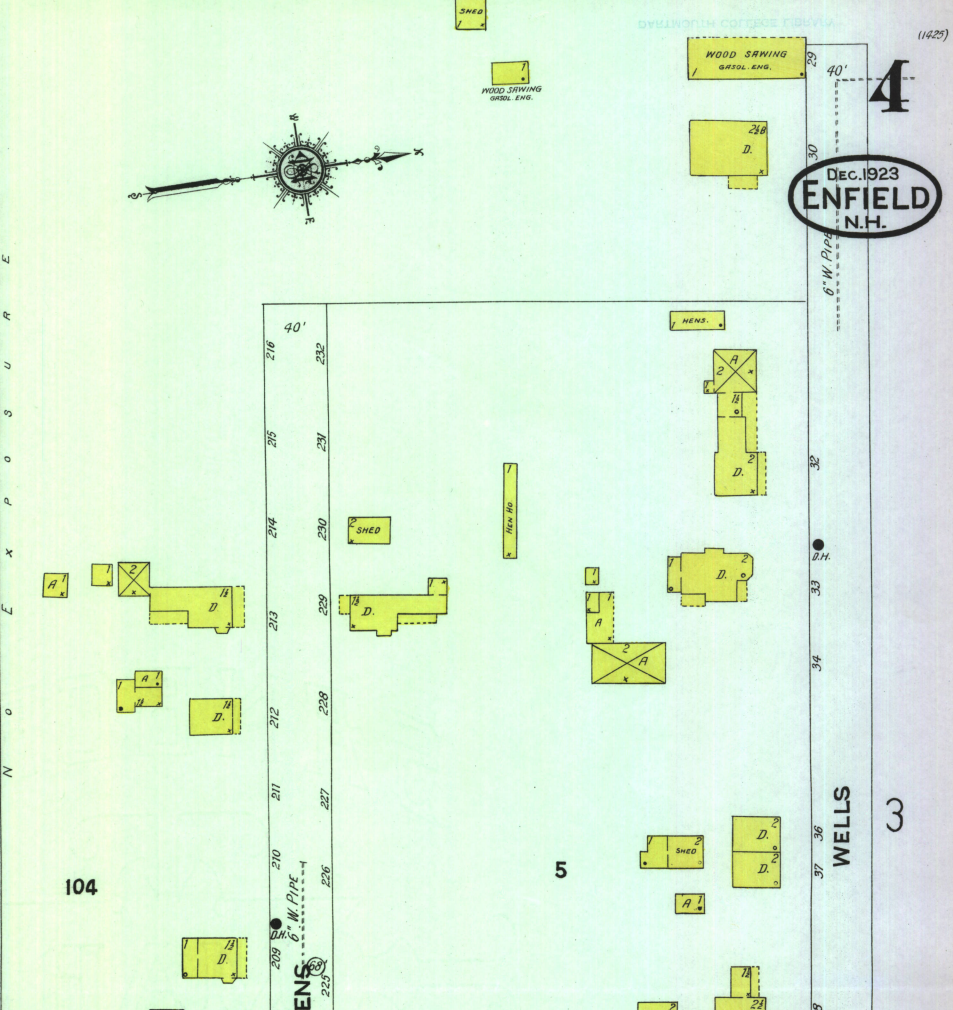

4

4

Dec. 1923
ENFIELD
N.H.

Scale of Feet.
0 20 40 60 80 100 150
Copyright 1926 by the Sanborn Map Co.