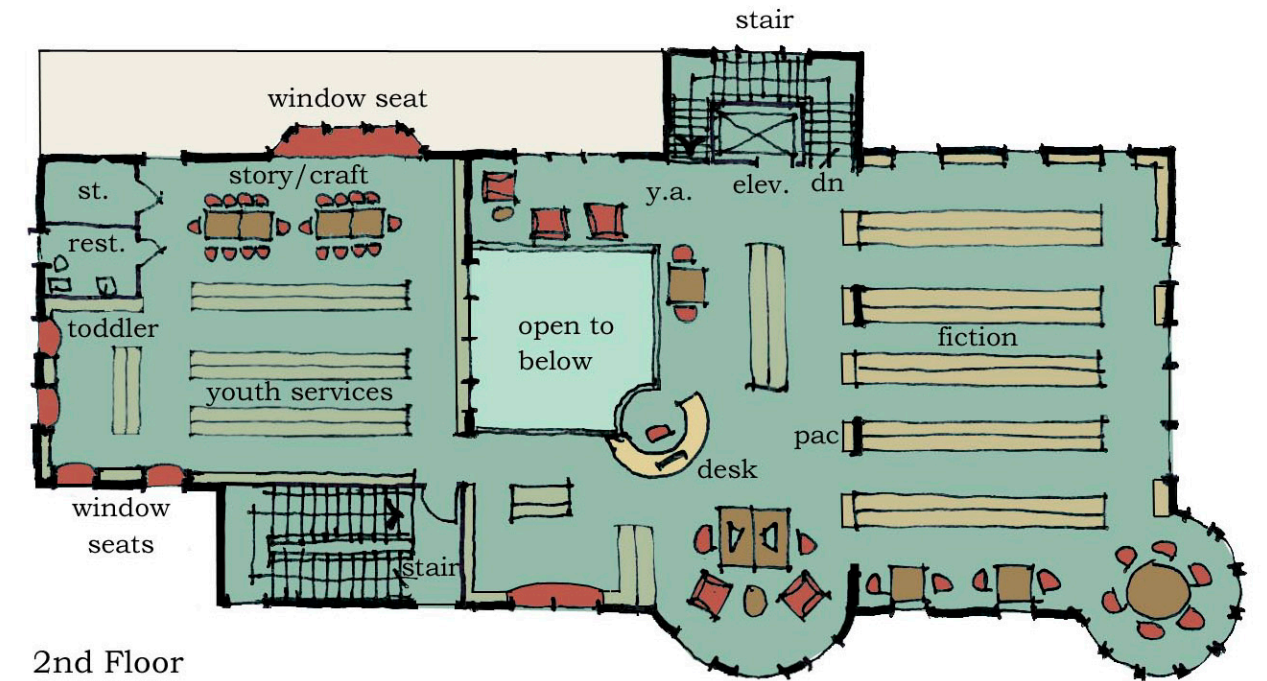

Building View

Site Plan

2nd Floor
3,762 SF

1st Floor
3,890 SF

Enfield Library - Mascoma Riverside Site
Enfield, NH
January 17, 2008

Conceptual Plans

Sheerr McCrystal Palson Architecture
224 Main Street, PO Box 1500
New London, NH 03257
Tel. 603.526.9347