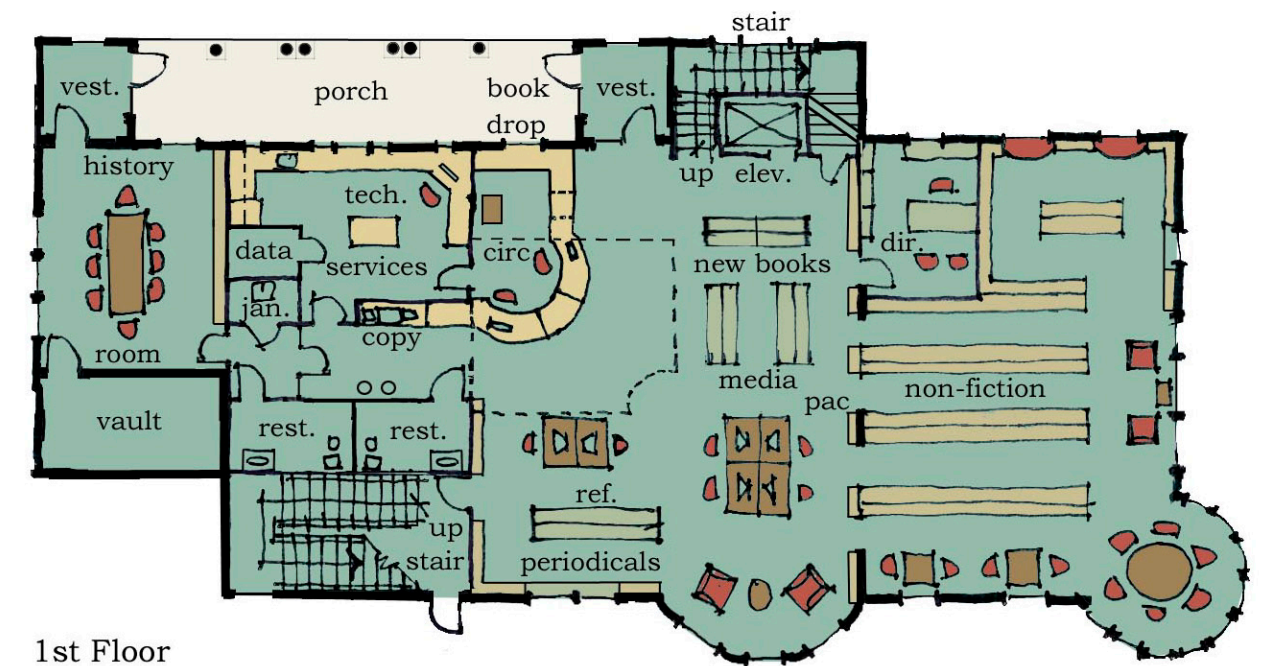

Building View

Site Plan

2nd Floor
3,762 SF

1st Floor
3,890 SF

Enfield Library - Mascoma Riverside Site
Enfield, NH
January 17, 2008

Conceptual Plans

Sheerr McCrystal Palson Architecture
224 Main Street, PO Box 1500
New London, NH 03257
Tel. 603.526.9347